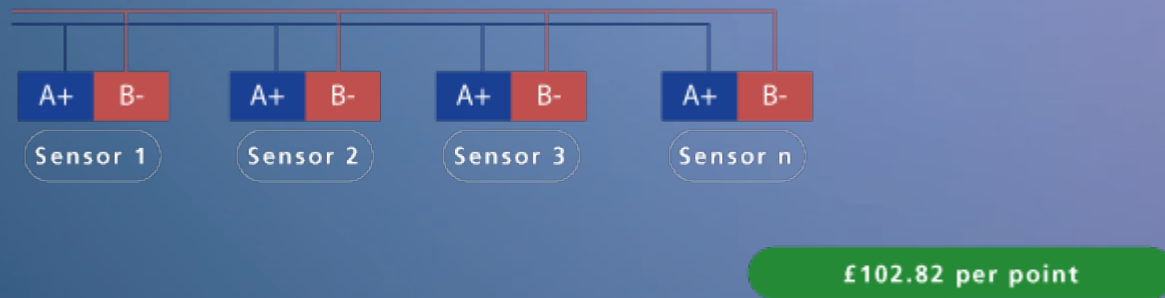

## SAVE UP TO 60% in cost per sensor point!

- **Multisensor:** 3 wire analogue signals 0-10V voltage or 4-20mA current

Sensor	£158.10 x 10
Panel	£150.00
PSU	£100.00
Trend 8UI	£636.30 x 4
<b>Hardware</b>	<b>£3,973.20</b>
+ Installation	£1000.00
+ Engineering	£150.00
<b>Total</b>	<b>£5,122.20</b>

- **Smart Sensor:** Twisted pair daisy chain

Sensor	£210.60 x 10
Panel	£80.00
PSU	£100.00
Trend 8UI	£0
<b>Hardware</b>	<b>£2,285.00</b>
+ Installation	£500.00
+ Engineering	£300.00
<b>Total</b>	<b>£3,085.00</b>