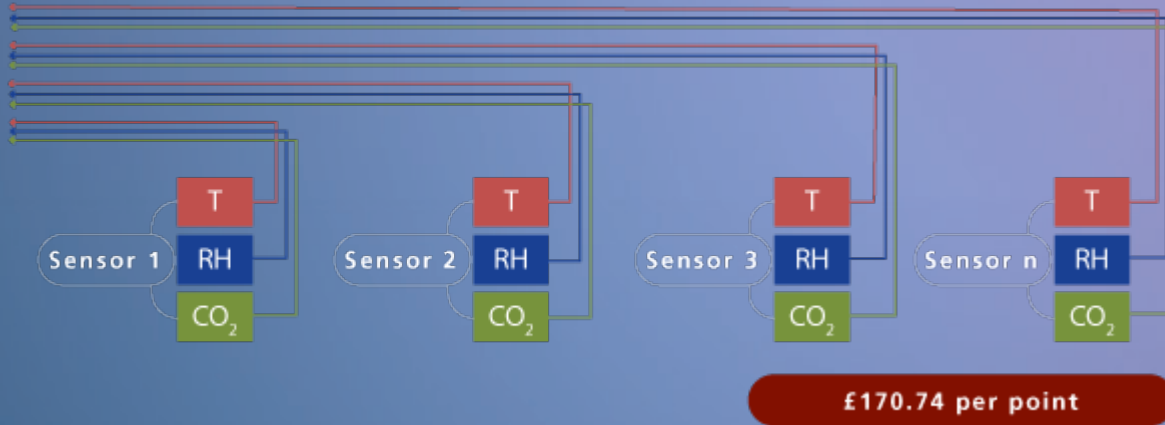

## SAVE UP TO 60% in cost per sensor point!

- **Multisensor:** 3 wire analogue signals 0-10V voltage or 4-20mA current

Sensor	£158.10 x 10
Panel	£150.00
PSU	£100.00
Trend 8UI	£636.30 x 4
<b>Hardware</b>	<b>£3,973.20</b>
+ Installation	£1000.00
+ Engineering	£150.00
<b>Total</b>	<b>£5,122.20</b>

- **Smart Sensor:** Twisted pair daisy chain

Sensor	£210.60 x 10
Panel	£80.00
PSU	£100.00
Trend 8UI	£0
<b>Hardware</b>	<b>£2,285.00</b>
+ Installation	£500.00
+ Engineering	£300.00
<b>Total</b>	<b>£3,085.00</b>